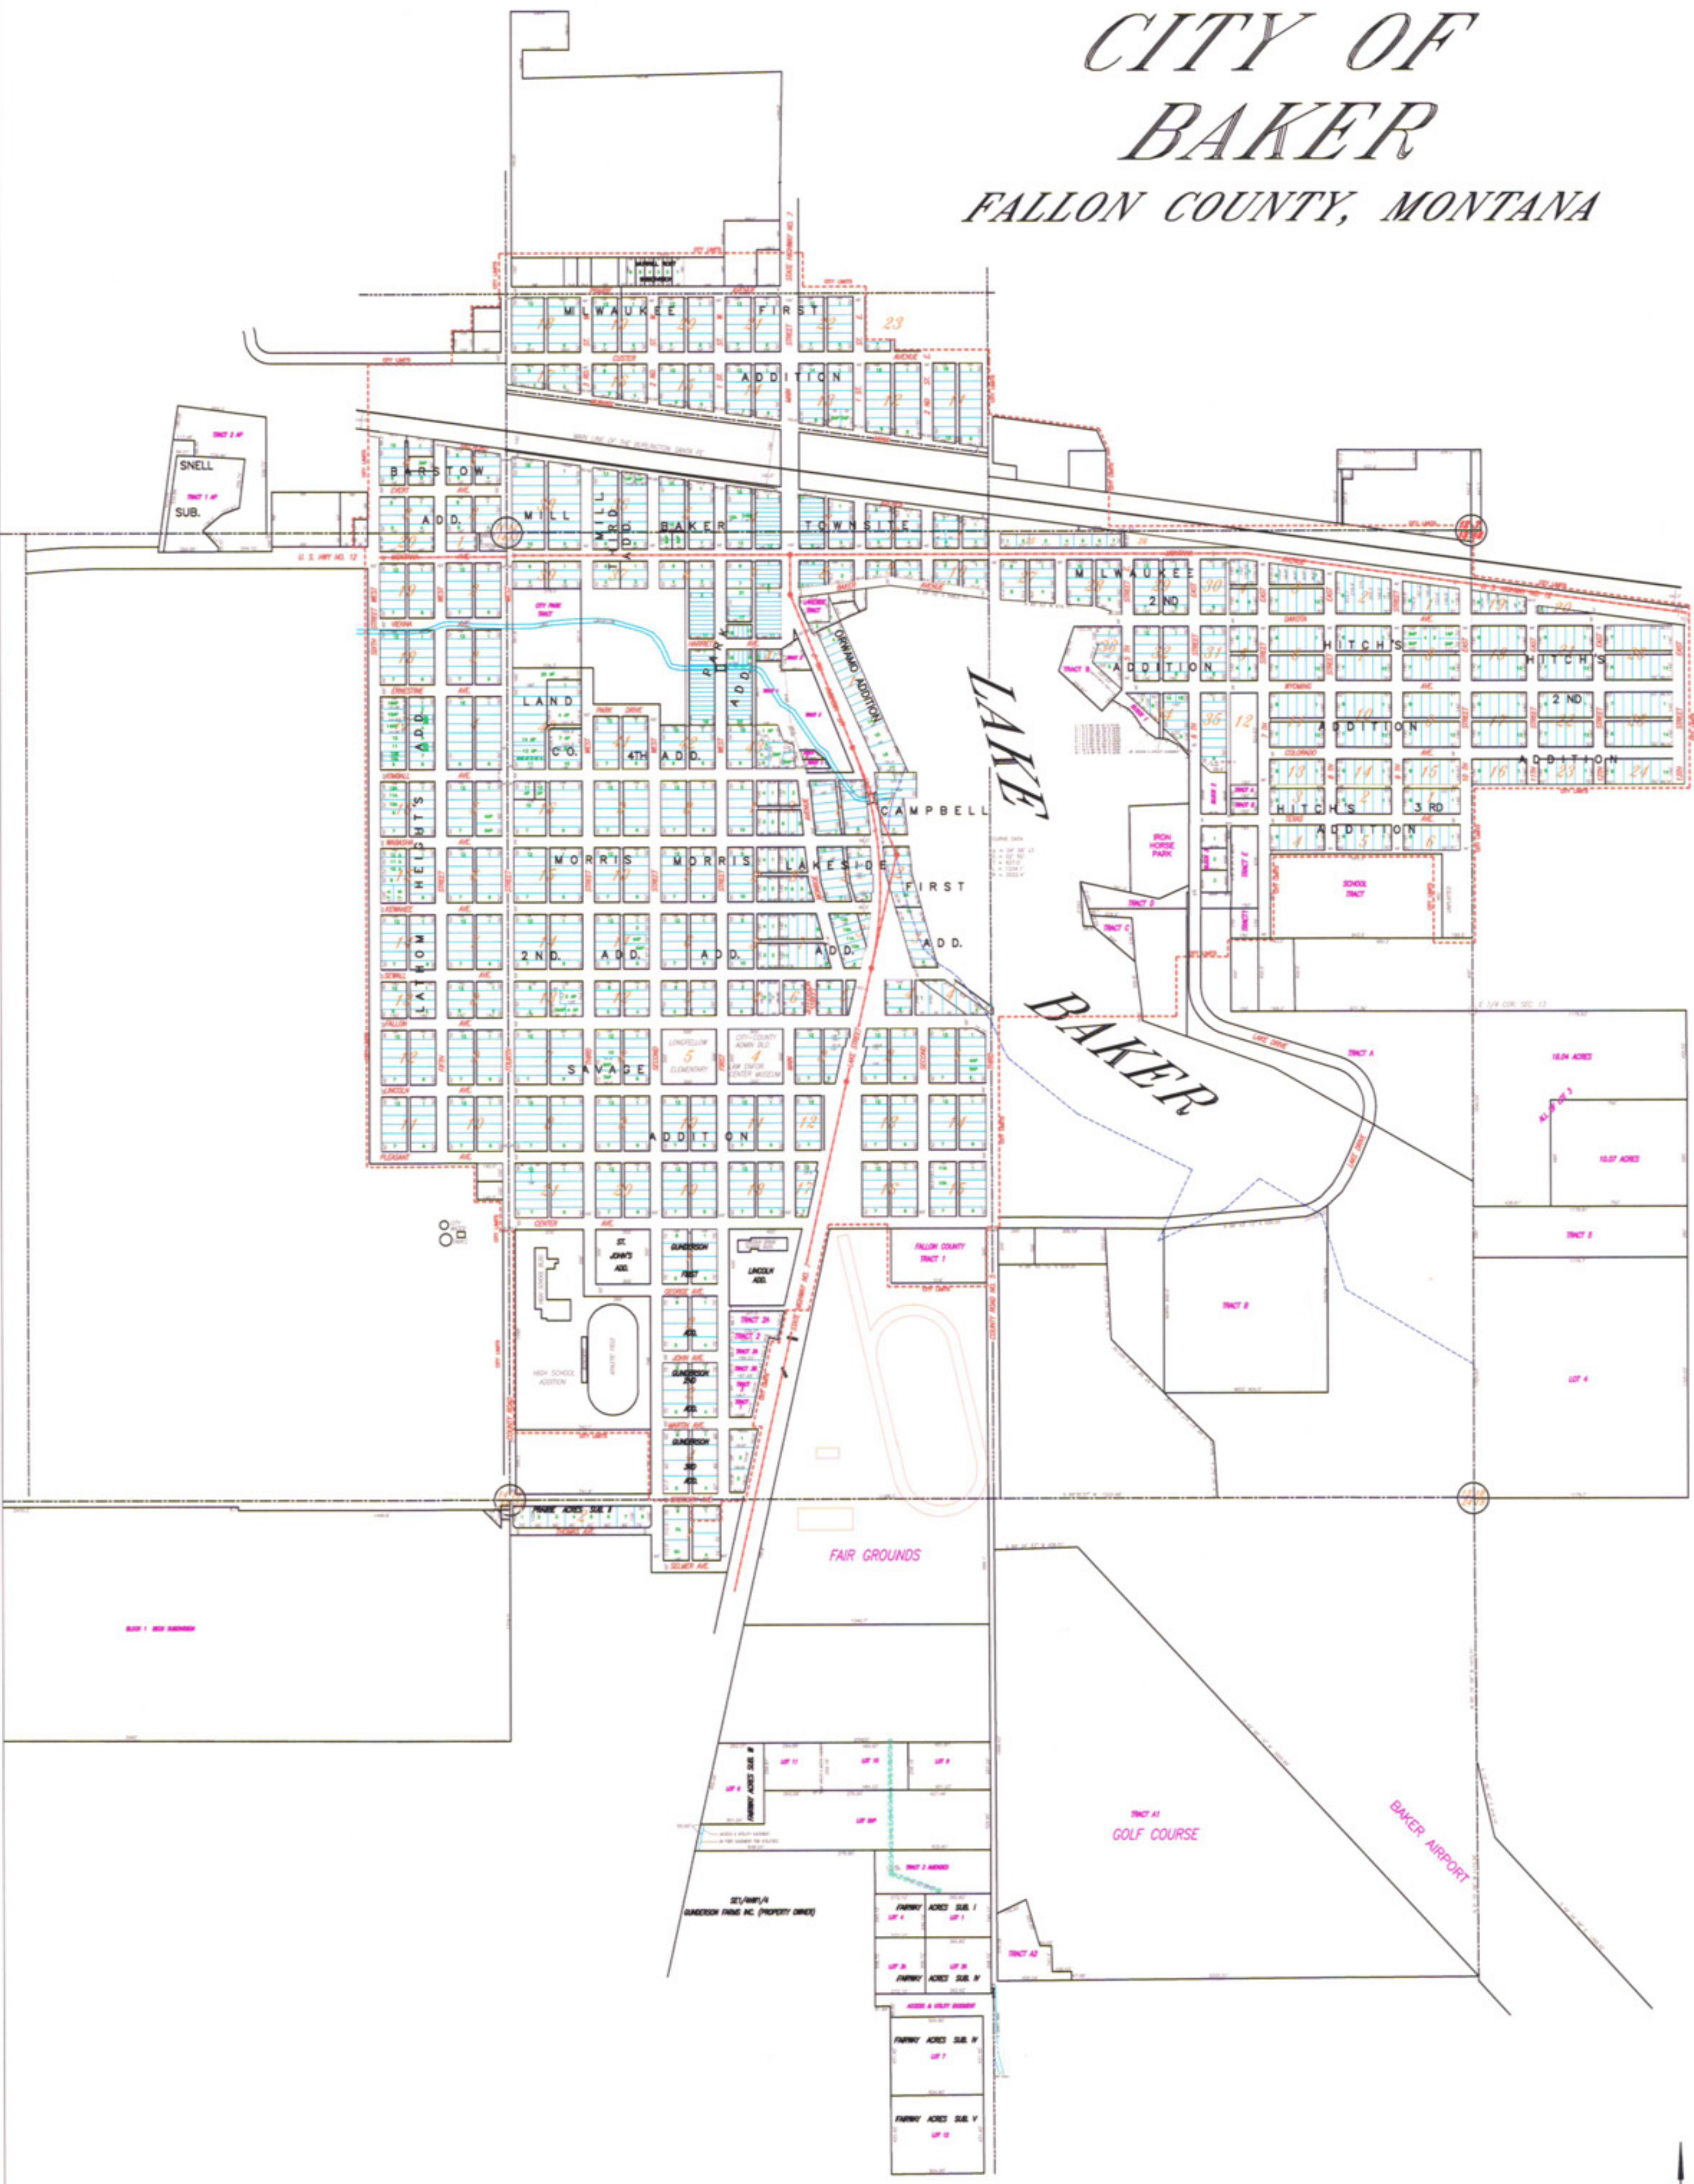

CITY OF BAKER FALLON COUNTY, MONTANA

PREPARED BY BRUCE ENGINEERING INC BOZEMAN, MT		
SCALE 1" = 50'	DATE 8-20 REV. 7-2008	DRAWN BY PAULSON & TRESLER